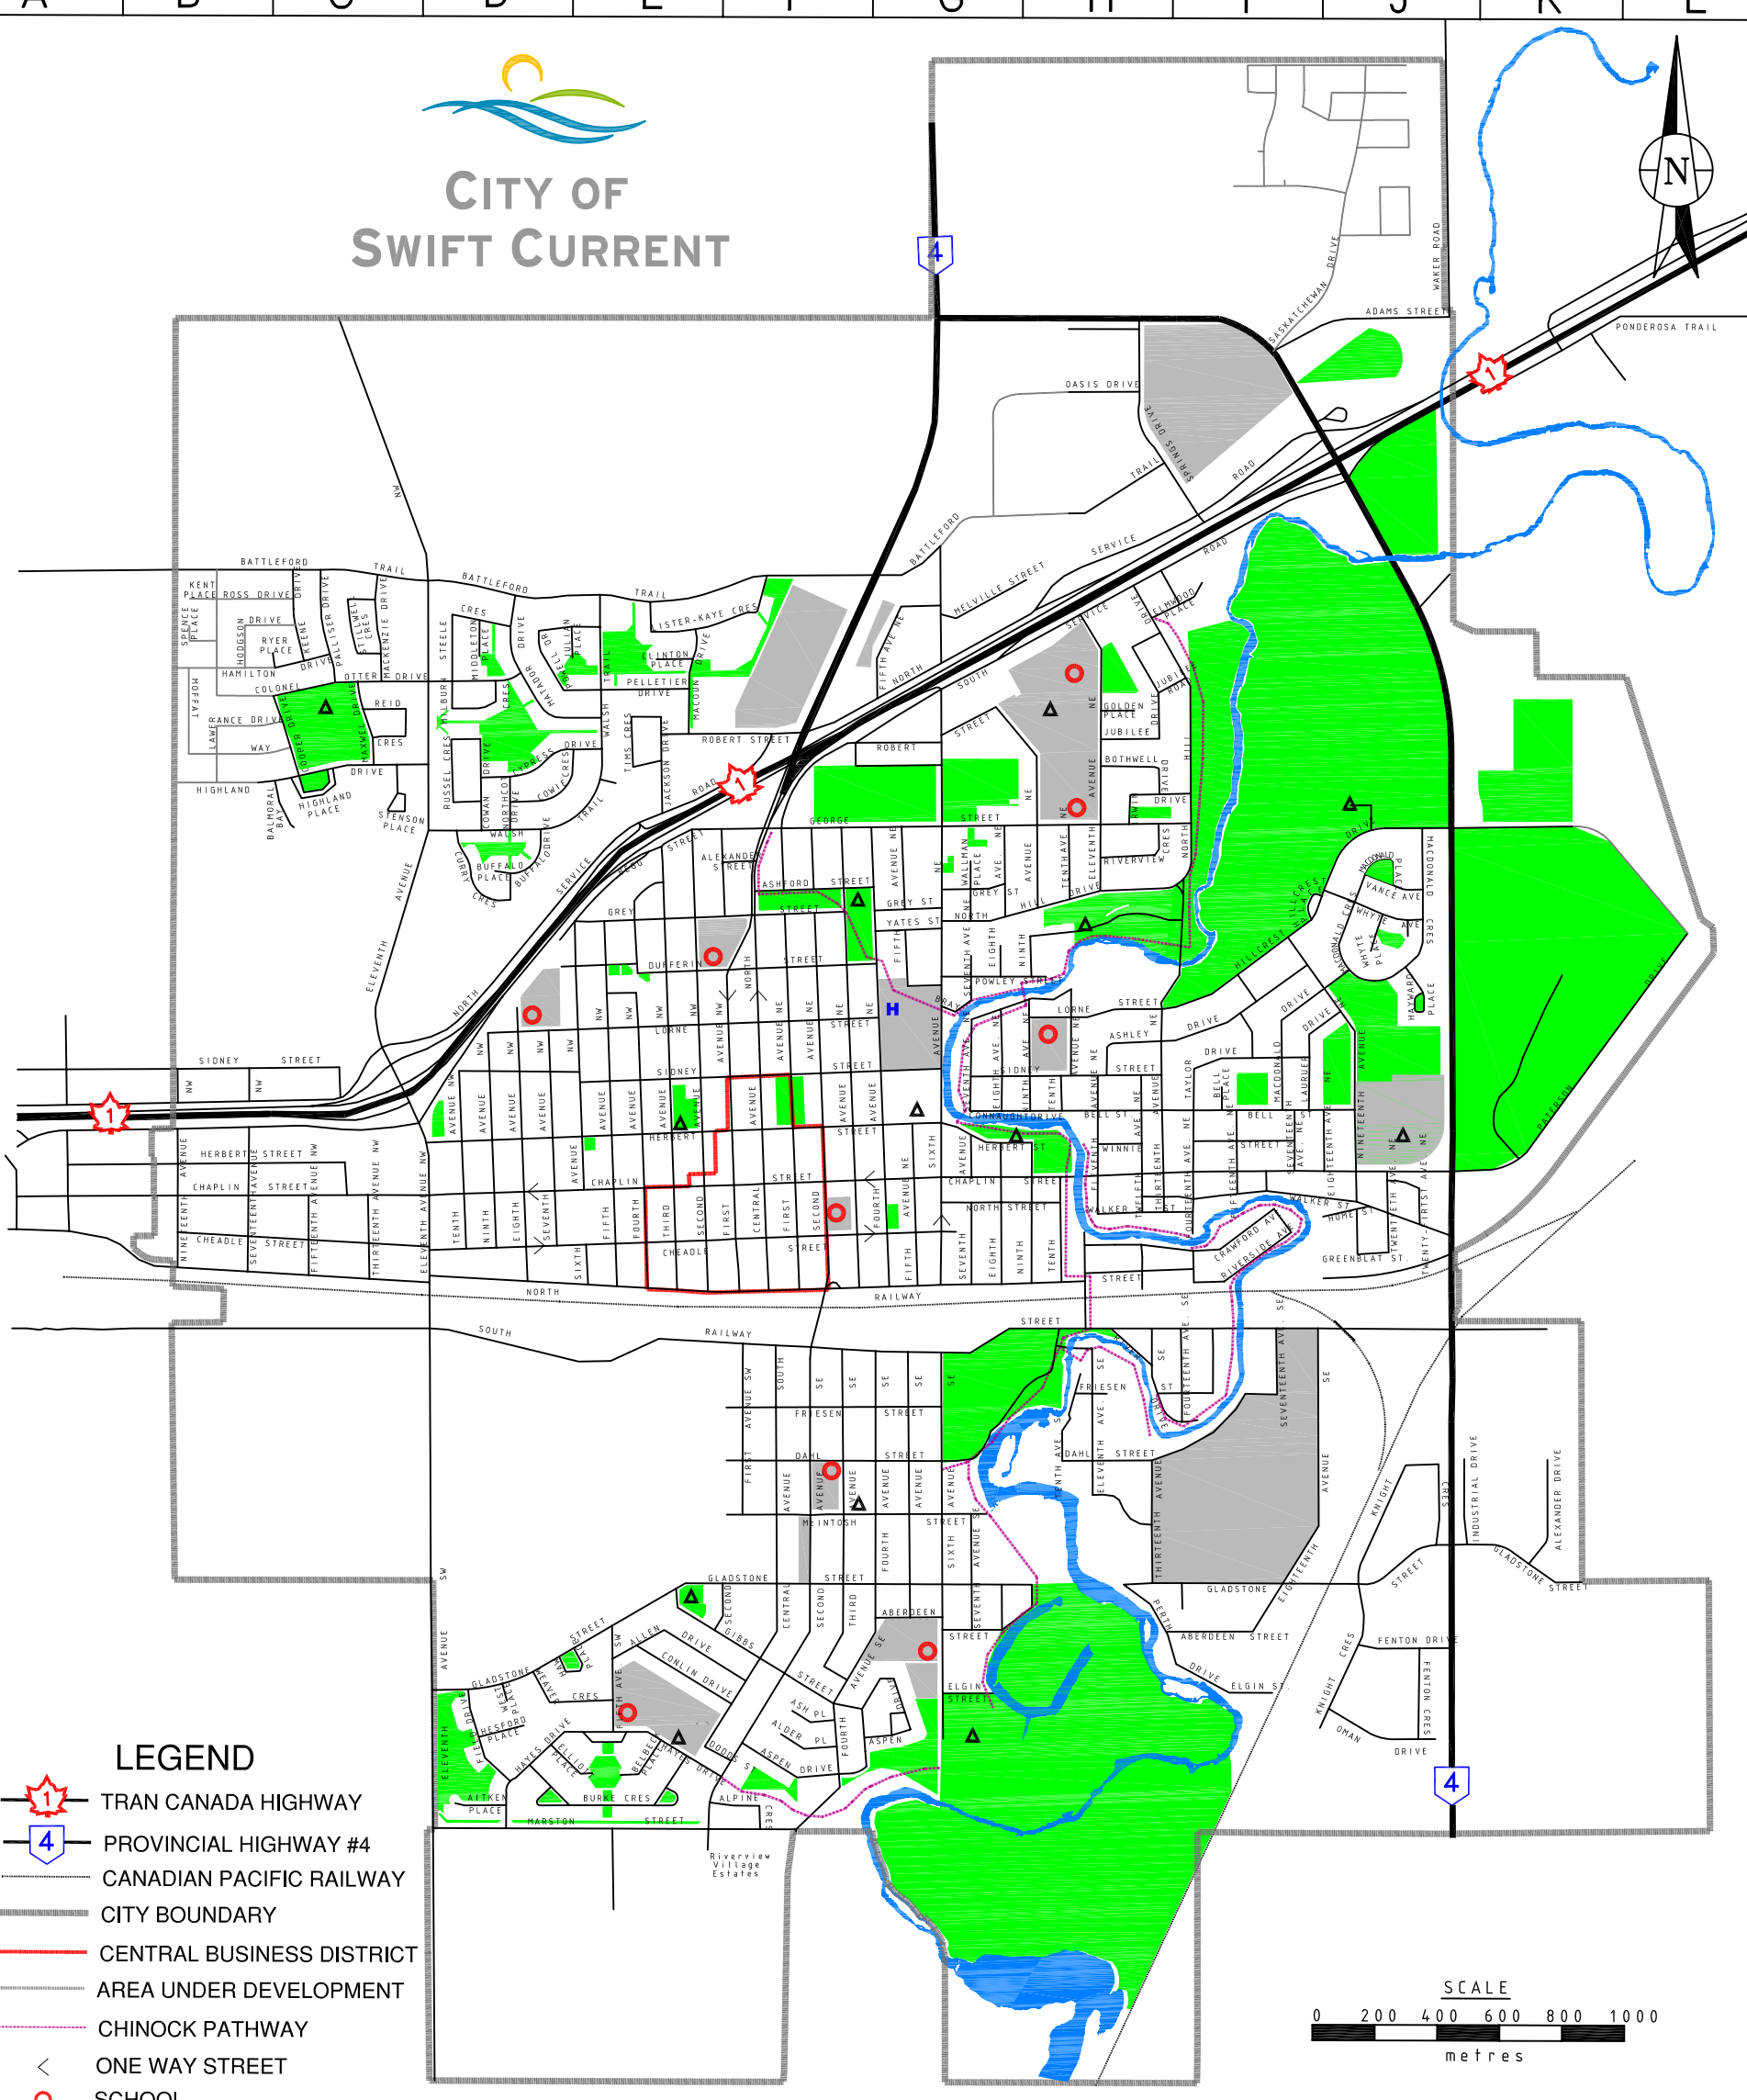

CITY OF SWIFT CURRENT

LEGEND

-  TRAN CANADA HIGHWAY
-  PROVINCIAL HIGHWAY #4
-  CANADIAN PACIFIC RAILWAY
-  CITY BOUNDARY
-  CENTRAL BUSINESS DISTRICT
-  AREA UNDER DEVELOPMENT
-  CHINOCK PATHWAY
-  ONE WAY STREET
-  SCHOOL
-  RECREATIONAL FACILITY